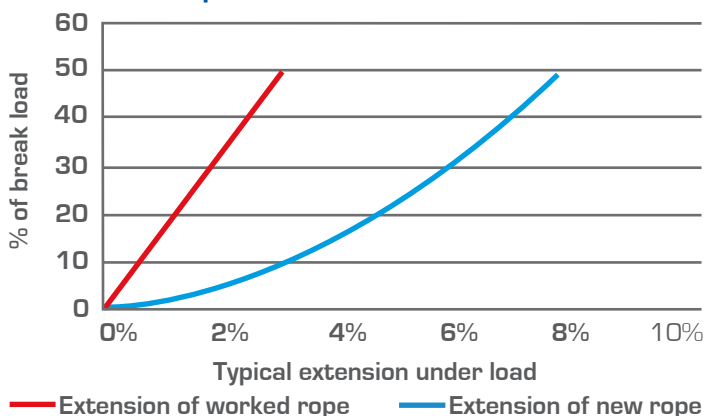

SUPER BRAID-ON-BRAID

This 100% Polyester range of ropes designed for sheet and halyard use has superb durability and continues to be the first choice for cruising yachtsmen. Pre-stretched, non-kinking and flexible in all conditions, Braid-On-Braid is easily spliced and works well with deck hardware. Braid-On-Braid is available in a full range of white with flecks or a range of vibrant solid colours.

Feature and Benefits

- Good strength • Low stretch • Easy to splice
- Flexible and easy to handle
- Good performance in running gear

Data Table

Diameter (mm)	Weight (kg/100)	Breaking Strain (kg)
6	2.9	1,350
8	5.1	2,000
10	7.6	3,150
12	11.7	4,300
14	15.6	6,000
16	19.5	7,250
18	23.4	7,500
20	34.0	11,000
24	40.4	14,000

Technical Information

	Core	Cover
Construction	12 Strand	24 Plait
Material	Polyester	Polyester
Specific gravity	1.38	1.38
Resistance to acid	Yes	Yes
Resistance to alkali	Yes	Yes
Resistance to UV	Yes	Yes
Resistance to heat	~230 C	~230 C
Extension at 50%	5%	
Extension at break	25%	

Extension Graphs

Colour Variety

Colour 1 - Super Braid-On-Braid Navy

Colour 2 - Super Braid-On-Braid Beige

Colour 3 - Super Braid-On-Braid Black

Colour 4 - Super Braid-On-Braid White

Colour 5 - Super Braid-On-Braid Blue

Colour 6 - Super Braid-On-Braid Green

Colour 7 - Super Braid-On-Braid Red

Colour 8 - Super Braid-On-Braid Yellow

Colour 9 - Super Braid-On-Braid Red Fleck

Colour 10 - Super Braid-On-Braid Yellow Fleck

Colour 11 - Super Braid-On-Braid Blue Fleck

Colour 12 - Super Braid-On-Braid Green Fleck